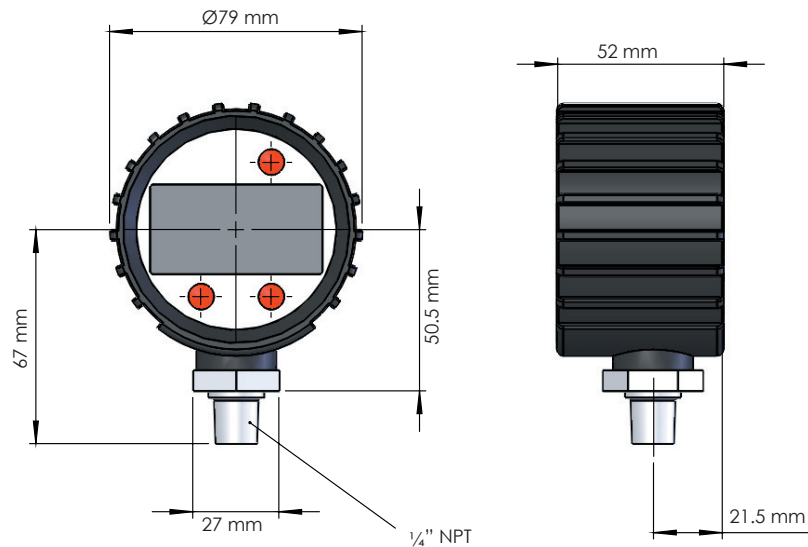

**DIGITAL PRESSURE GAUGE**

5 digit LCD display

Choice of pressure readings

0.5% full scale accuracy

- ▶ High quality, general purpose gauge to measure pressure up to 1000 bar (14503 psi)
- ▶ Displays readings in bar, psi, mpa and kg/cm<sup>2</sup>
- ▶ LCD display with 12 mm, 5 digit upper line pressure reading and 6 mm, 5 digit lower line unit reading
- ▶ Blue backlight allows for easy reading in poor visibility conditions
- ▶ Minimum 2000 hours battery life (3 VDC)
- ▶ Supplied with rubber enclosure to help protect against accidental impact
- ▶ Features include tare, min & max memory and IP65 weatherproof enclosure rating
- ▶ Compatible gauge mounting blocks are detailed on page 57

Model number	Gauge diameter (mm)	Pressure reading (bar)	Pressure reading (psi)	Pressure reading (mpa)	Pressure reading (kg/cm <sup>2</sup> )	Inlet thread	Weight (kg)
HDG1	70	0-1000	0-14503	0-100	0-1019.7	1/4"-18 NPT	0.2