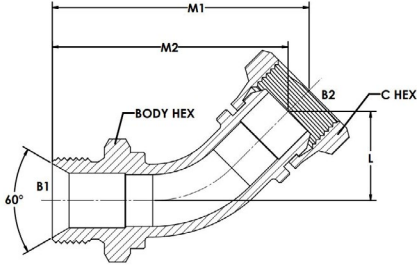

60-6011 - (9124)

BSPP Male x BSPP Swivel Female 45 Deg Swept Elbow 60 Deg Cone

BRENNAN INDUSTRIES, EXTRAORDINARY FITTINGS

In business for over 60 years, Brennan supplies more than 50,000 types of hydraulic fittings and adaptors in sizes ranging from 1/16 to 3 inches.

Learn More at Brennan University:

[Fittings 101](#)

[Tube Fittings Resources](#)

[Literature and Certifications](#)

Tech Data Sheet: 71515

60-6011 - (9124)

DESCRIPTION:

BSPP Male x BSPP Swivel Female
45 Deg Swept Elbow 60 Deg Cone

UK SERIES:

60-6011

US SERIES:

9124

THREAD TYPE B1:

MALE BSPP WITH DEGREE SEAT

THREAD SPECIFICATION B1:

60 DEG SEAT SWIVEL
CONNECTION

THREAD TYPE B2:

FEMALE BSPP SWIVEL

THREAD SPECIFICATION B2:

60 DEG SEAT SWIVEL
CONNECTION

BODY MATERIAL:

STEEL

Item	THREAD SIZE B1	THREAD DRILL B1 (MM)	THREAD SIZE B2	THREAD DRILL B2 (MM)	THREAD SIZE 3	THREAD DRILL 3 (MM)
60-6011-02-02	1/8-28		1/8-28		ISO 8434-6	BS 5200
60-6011-04-04	1/4-19	4.7	1/4-19	4.7	ISO 8434-6	BS 5200
60-6011-06-06	3/8-19	7.9	3/8-19	7.9	ISO 8434-6	BS 5200
60-6011-08-08	1/2-14	11.1	1/2-14	11.1	ISO 8434-6	BS 5200
60-6011-10-10	5/8-14		5/8-14		ISO 8434-6	BS 5200
60-6011-12-12	3/4-14		3/4-14		ISO 8434-6	BS 5200
60-6011-16-16	1-11		1-11		ISO 8434-6	BS 5200
60-6011-20-20	1-1/4-11		1-1/4-11		ISO 8434-6	BS 5200
60-6011-24-24	1-1/2-11		1-1/2-11		ISO 8434-6	BS 5200
60-6011-32-32	2-11		2-11		ISO 8434-6	BS 5200