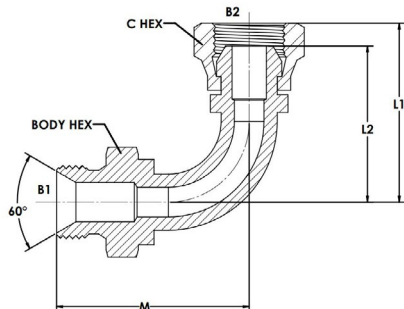

### **BRENNAN INDUSTRIES, EXTRAORDINARY FITTINGS**

In business for over 60 years, Brennan supplies more than 50,000 types of hydraulic fittings and adaptors in sizes ranging from 1/16 to 3 inches.

#### **Learn More at Brennan University:**

[Fittings 101](#)

[Tube Fittings Resources](#)

[Literature and Certifications](#)

**Tech Data Sheet: 71495**

# 60-6009 - (9224-L)

**DESCRIPTION:**

BSPP Male x BSPP Swivel Female  
90 Deg Swept Elbow 60 Deg Cone

**UK SERIES:**

60-6009

**US SERIES:**

9224-L

**THREAD TYPE B1:**

STEEL

Item	THREAD SIZE B1	THREAD DRILL B1 (MM)	THREAD SIZE B2	THREAD DRILL B2 (MM)	THREAD SPECIFICATION B2
60-6009-04-04	1/4-19		1/4-19		BS 5200
60-6009-06-06	3/8-19	9.7	3/8-19	7.5	BS 5200
60-6009-08-08	1/2-14	11.1	1/2-14	11.1	BS 5200
60-6009-10-10	5/8-14		5/8-14		BS 5200
60-6009-12-12	3/4-14	16.7	3/4-14	16.7	BS 5200
60-6009-16-16	1-11	22.2	1-11	22.2	BS 5200
60-6009-20-20	1-1/4-11		1-1/4-11		BS 5200
60-6009-24-24	1-1/2-11	33.3	1-1/2-11	33.3	BS 5200
60-6009-32-32	2-11		2-11		BS 5200