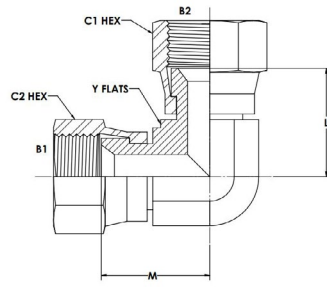

## DESCRIPTION:

JIC SWIVEL FEMALE X JIC SWIVEL FEMALE  
90 DEG COMPACT ELBOW 37 DEG CONE

## UK PART NUMBER:

37-8110

## US PART NUMBER:

6560-FG

Item	TUBE O.D.	B1 SAE 37 Deg	B2 SAE 37 Deg	B1 DRILL	B2 DRILL	M LGTH	L LGTH	C2 HEX	C1 HEX	Y FLATS	Material
<b>37-8110-04-04</b>	1/4	7/16-20	7/16-20	0.172	0.172	1.000	1.000	0.563	0.563	0.438	STEEL
<b>37-8110-05-05</b>	5/16	1/2-20	1/2-20	0.234	0.234	1.060	1.060	0.625	0.625	0.562	STEEL
<b>37-8110-06-06</b>	3/8	9/16-18	9/16-18	0.297	0.297	0.875	0.875	0.688	0.688	0.562	STEEL
<b>37-8110-08-08</b>	1/2	3/4-16	3/4-16	0.391	0.391	0.958	0.958	0.875	0.875	0.750	STEEL
<b>37-8110-10-10</b>	5/8	7/8-14	7/8-14	0.484	0.484	1.120	1.120	1.000	1.000	0.875	STEEL
<b>37-8110-12-12</b>	3/4	1-1/16-12	1-1/16-12	0.609	0.609	1.180	1.180	1.250	1.250	1.062	STEEL
<b>37-8110-14-14</b>	7/8	1-3/16-12	1-3/16-12	0.719	0.719	1.202	1.202	1.375	1.375	1.312	STEEL
<b>37-8110-16-16</b>	1	1-5/16-12	1-5/16-12	0.844	0.844	1.406	1.406	1.500	1.500	1.312	STEEL
<b>37-8110-20-20</b>	1-1/4	1-5/8-12	1-5/8-12	1.078	1.078	1.685	1.685	2.000	2.000	1.625	STEEL
<b>37-8110-24-24</b>	1-1/2	1-7/8-12	1-7/8-12	1.312	1.312	1.856	1.856	2.250	2.250	1.875	STEEL
<b>37-8110-32-32</b>	2	2-1/2-12	2-1/2-12	1.781	1.781	2.442	2.442	2.875	2.875	2.500	STEEL