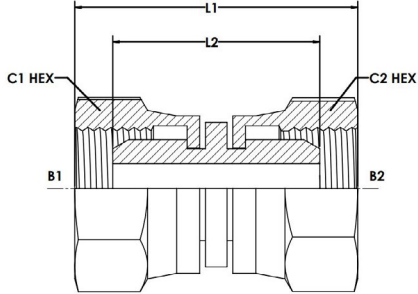

Learn More at Brennan University:

[Fittings 101](#)

[Tube Fittings Resources](#)

[Literature and Certifications](#)

Tech Data Sheet: 71489

60-6102 - (9030)

DESCRIPTION:

Metric Swivel Female x Metric Swivel Female

UK SERIES:

60-6102

US SERIES:

9030

THREAD TYPE B1:

FEMALE METRIC SWIVEL

THREAD SPECIFICATION B1:

60 DEG SEAT SWIVEL CONNECTION

THREAD TYPE B2:

FEMALE METRIC SWIVEL

THREAD SPECIFICATION B2:

60 DEG SEAT SWIVEL CONNECTION

BODY MATERIAL:

STEEL

Item	THREAD SIZE B1	THREAD SIZE B2
60-6102-12-12	M12X1.5	M12X1.5
60-6102-12-14	M14X1.5	M12X1.5
60-6102-14-14	M14X1.5	M14X1.5
60-6102-16-16	M16X1.5	M16X1.5
60-6102-16-18	M18X1.5	M16X1.5
60-6102-18-18	M18X1.5	M18X1.5
60-6102-18-20	M20X1.5	M18X1.5
60-6102-20-20	M20X1.5	M20X1.5
60-6102-18-22	M22X1.5	M18X1.5
60-6102-20-22	M22X1.5	M20X1.5
60-6102-22-22	M22X1.5	M22X1.5